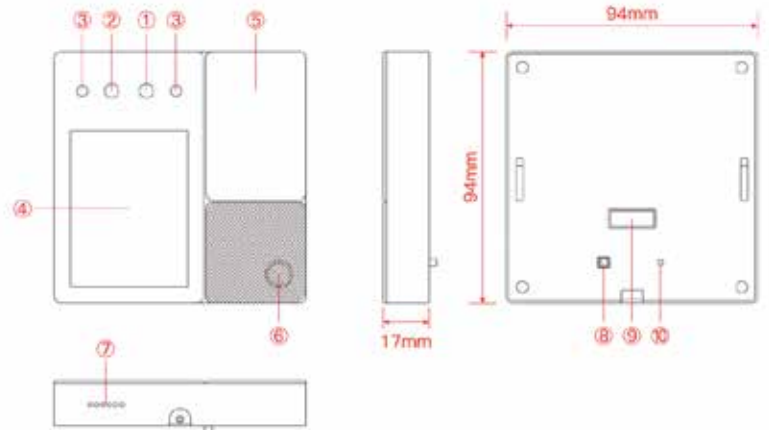

## Specification

Face Capacity : 50,000  
Card Capacity : 50,000  
Transactions Capacity : 50,000  
Operation System : Linux  
Screen Size : 2.8 inch  
Camera resolution : 2MP \*2  
Fill Light : IR  
Network Interface : 1\*100M Ethernet Port  
WiFi : Support 2.4ghz  
Lock output : 1  
Door contact output : 1  
Exit button input : 1  
Alarm input : 1  
Alarm output : 1  
Wiegand : 34/26, 1 in /1 out  
Mifare : Support | Speaker : Support  
Language : English  
Working Temperature : -10° ~ 50°  
Dimensions : 94mm x94mm x17mm

## Dimensions

- |                        |                             |
|------------------------|-----------------------------|
| ① Visible Light Camera | ⑥ Indicator Light           |
| ② Infrared Camera      | ⑦ Speaker                   |
| ③ Infrared Fill Light  | ⑧ Tamper Button             |
| ④ Display Screen       | ⑨ External cable Connection |
| ⑤ Card Tap Area        |                             |