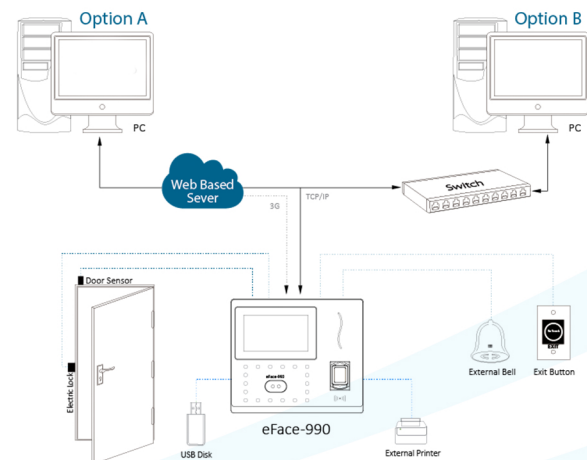

Power

Operating Voltage 12V DC
Current Draw < 500 mA

Disclaimer: Brief specifications are mentioned here. Specifications may change without prior notice. Customers are advised to check with us before purchase.

Actual product may differ slightly to that depicted for ongoing product development

www.esslsecurity.com