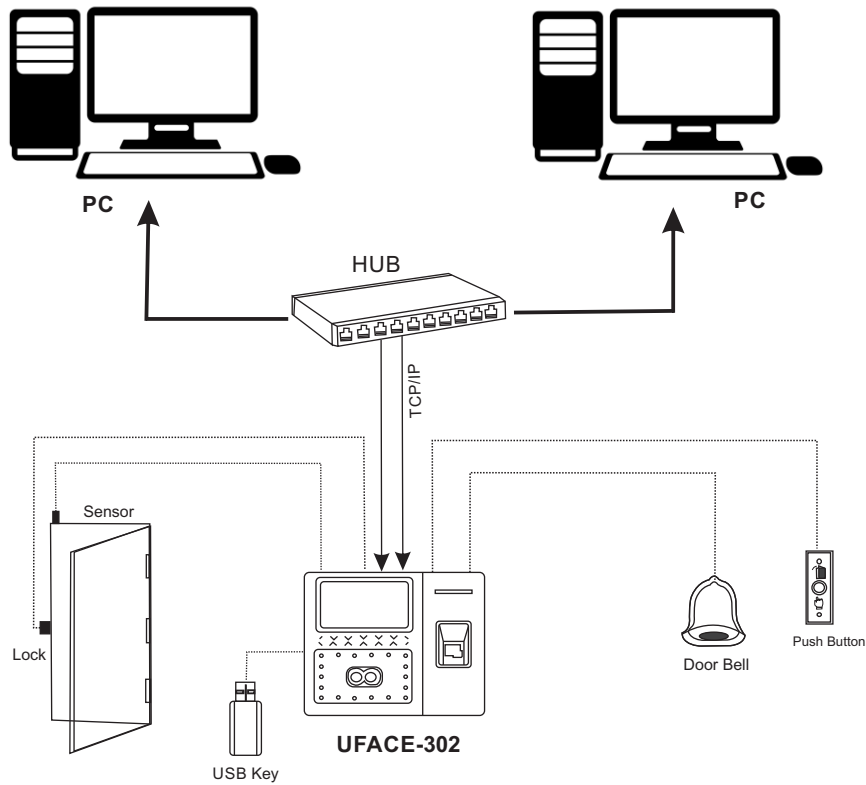

UFace-302 Connection Diagram

UFace-302 with Push Button & EM Lock