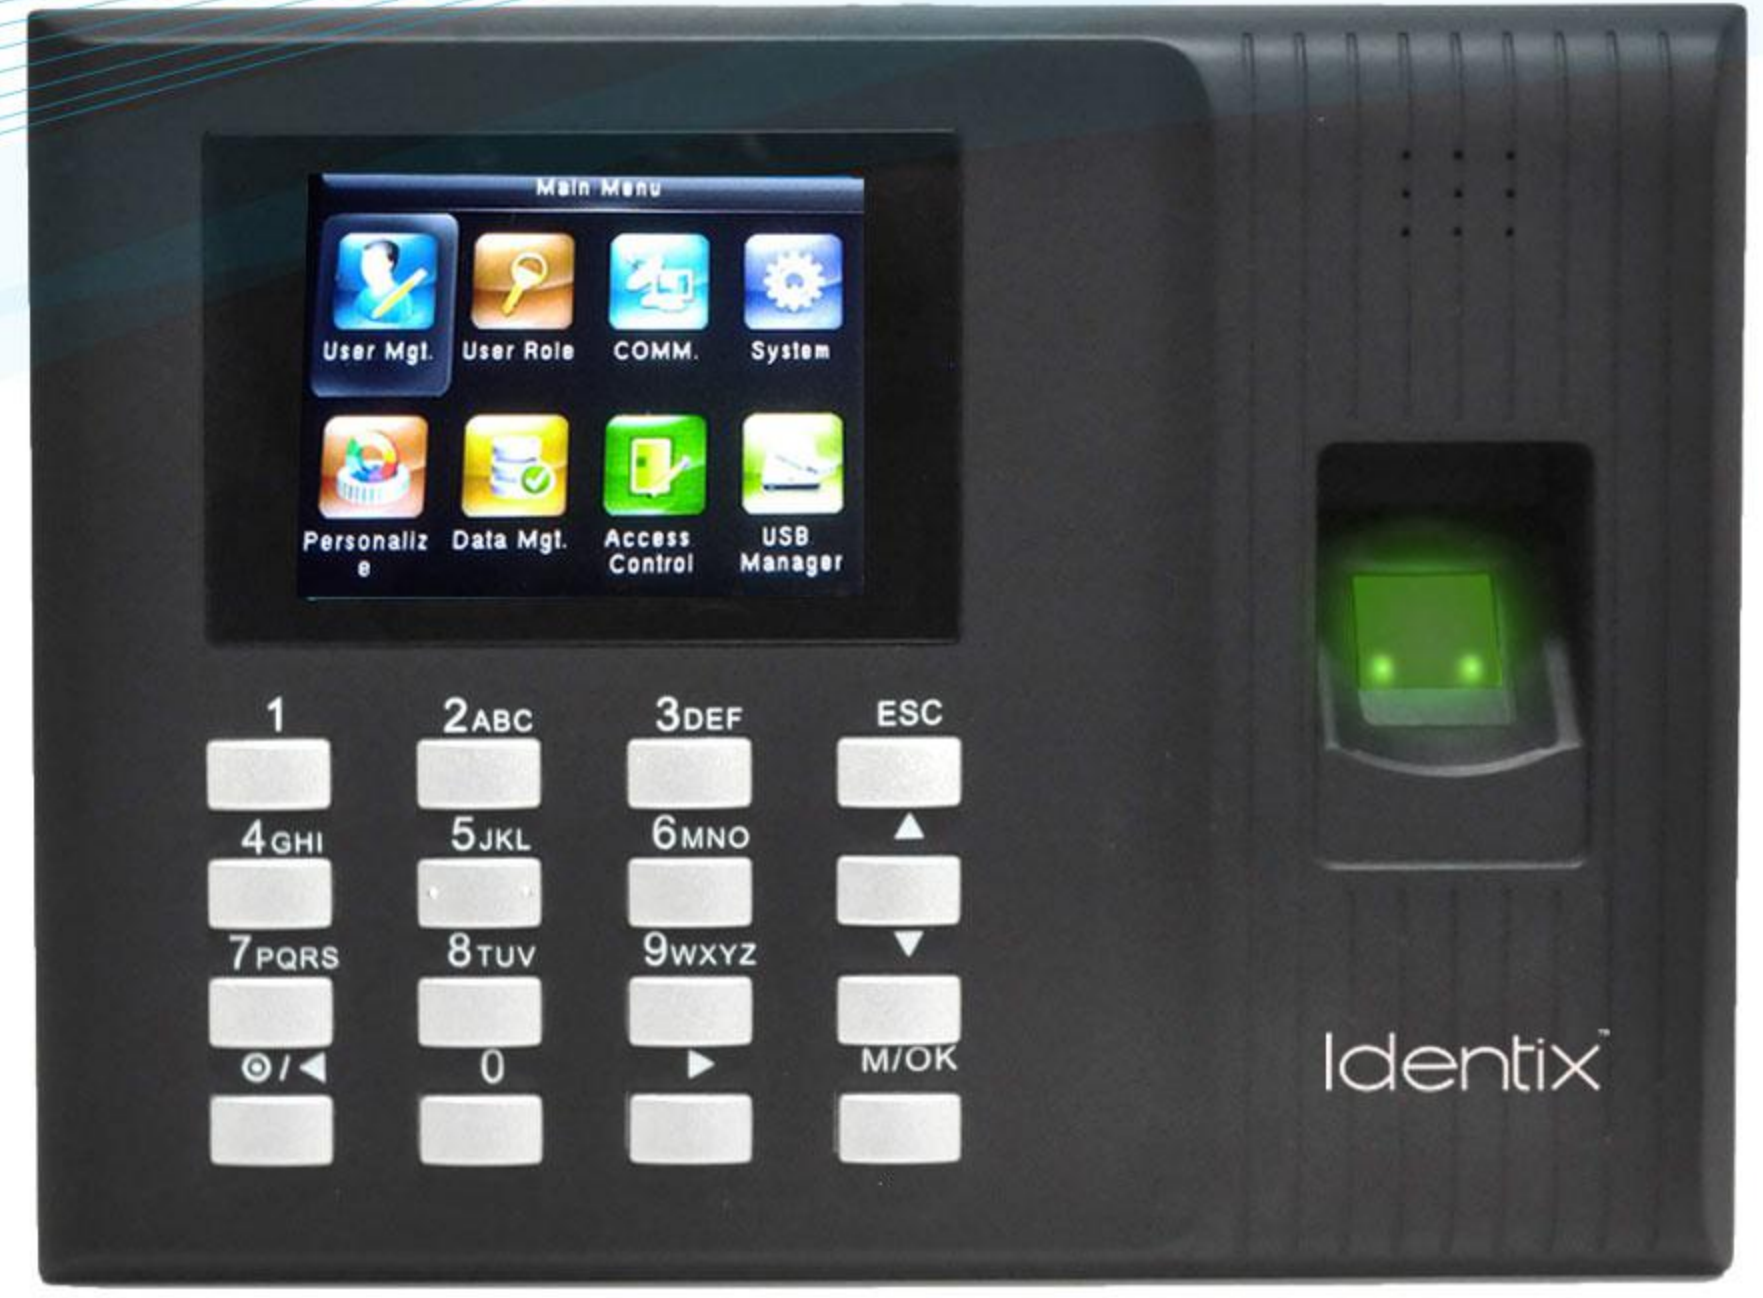

## Fingerprint Time & Attendance with Access Control System

## Specification

Fingerprints Capacity : 800  
 Card Capacity : 800  
 Transaction Storage : 80,000  
 Push Data : Yes  
 Card Reader : Yes  
 Fingerprint sensor : 500 DPI Optical Sensor  
 FAR : <=0.0001% / FRR : <=1%  
 Identification Speed : <= 1sec  
 Algorithm Ver : 10  
 LED Indicator : Green/Red  
 Schedule Bell/Speaker : Mini Speaker  
 Communication : TCP/IP, USB-host  
 Standard Features : Inbuilt Battery Backup, Self Service Query, SSR Recorder, Automatic Status Switch, DST, T9 Input

Power Supply : 12V DC, 1.5 Amps  
 Operating Temperature : 0°C to 45°C  
 Operating Humidity : 20% -80%  
 Dimension : 185 x 140 x 30mm  
**Access Control**  
 Relay : 12V  
**Exit Readers**  
 Support exit readers : Push Button  
 Dual Mode : Either SSR Mode or Software Mode  
**Compatible Software & SDK**  
 - eTimeTracklite desktop, web & Cloud  
**Major Applications**  
 - Time & Attendance, Canteen management, School attendance, Production Management, Gym & clubs